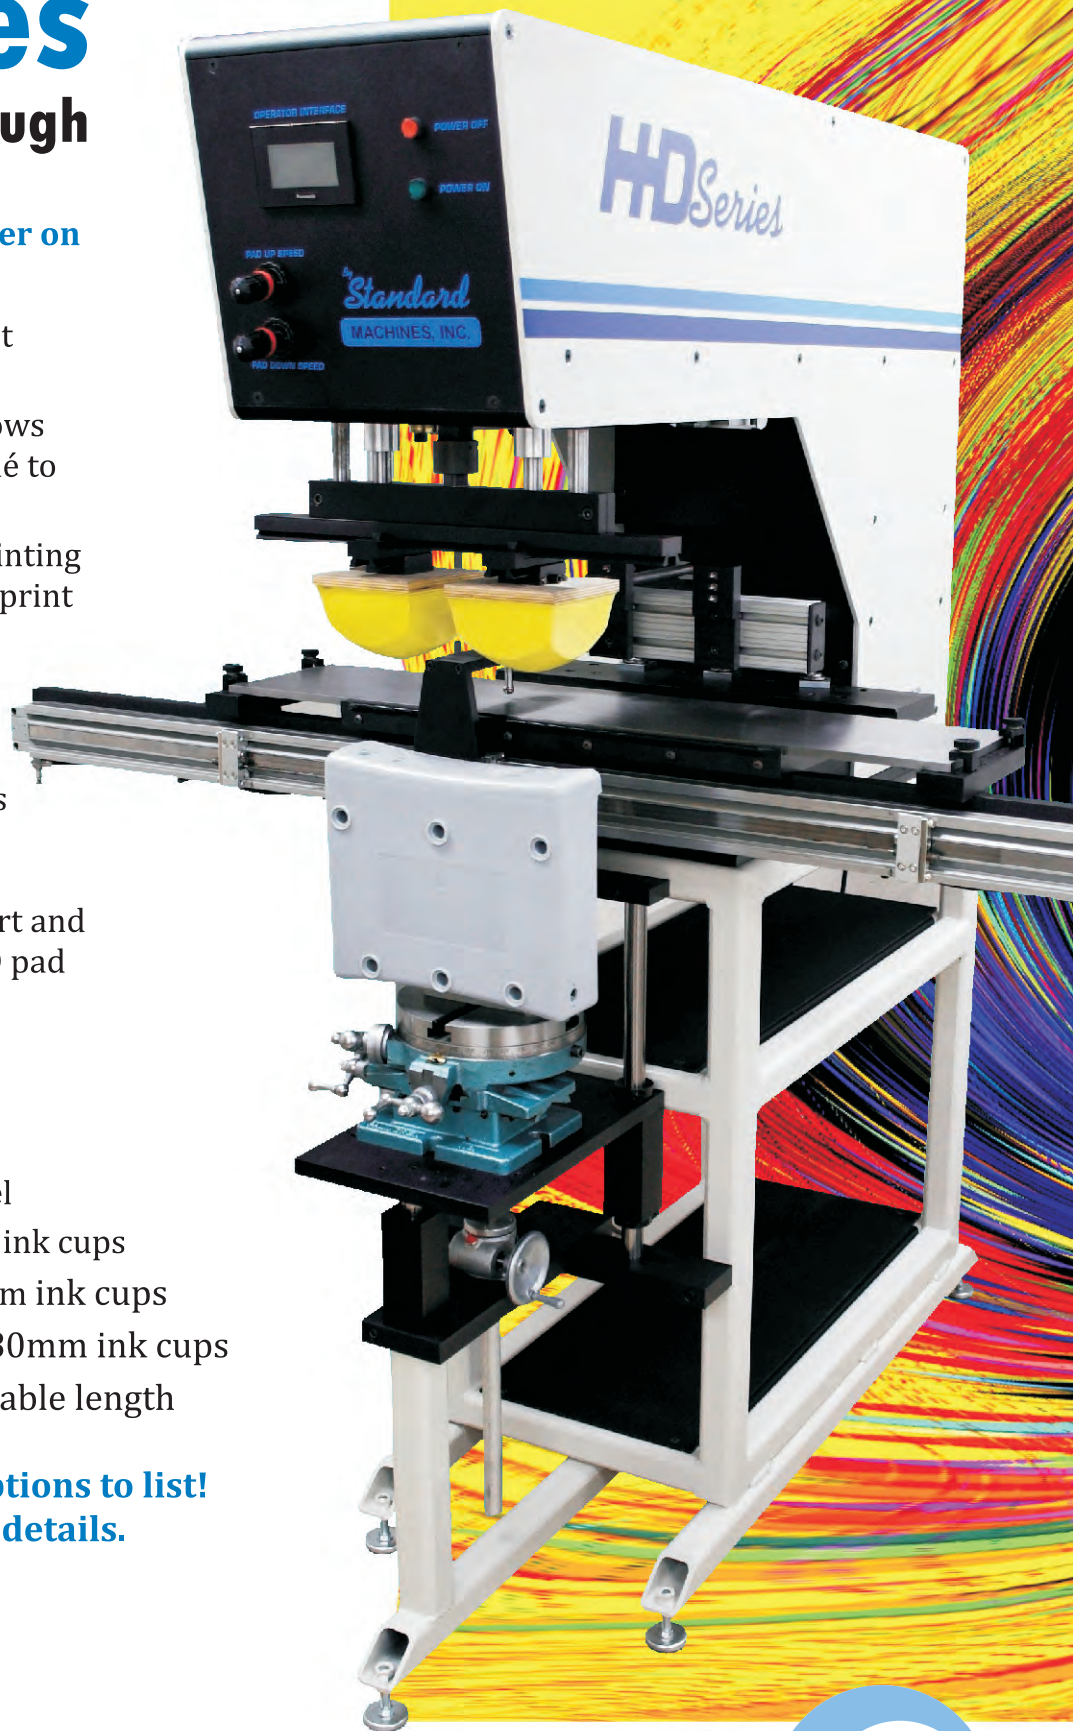

HD Series

Versatility built tough

The most versatile pad printer on the market:

- Incredible capability to print many types of applications
- Adjustable cliché stroke allows running a 225mm long cliché to a 400mm long cliché
- In just minutes switch to printing with a cup slide with a long print capability up to 110cm

Items such as yard sticks, shovel handles, and catheters are just a few types of products perfect to print on this printer.

With frame constructed support and pad pressure @ 3000N, the HD pad printer is built to last.

Features:

- Six inch vertical pad stroke
- Touch screen interface panel
- Up to six colors with 90mm ink cups
- Up to five colors with 130mm ink cups
- Up to three colors with 180mm ink cups
- Cup slides to 110cm printable length

There are just too many options to list!
Please call or email us for details.

Factory direct

By
Standard

MACHINES, INC.

Manufactured in USA